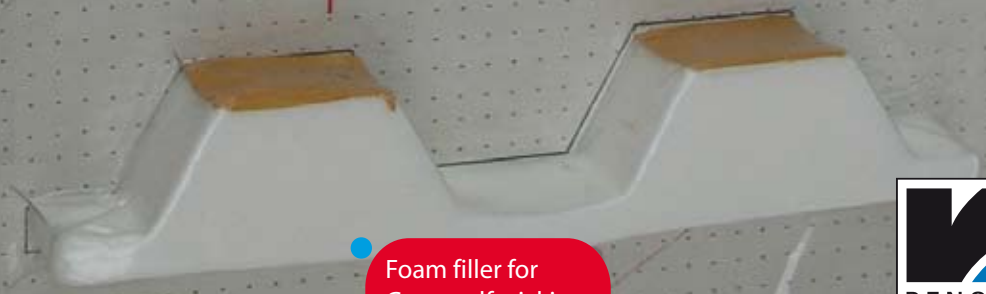

Panne Acier

Panne Bois

modèle B
6,3 x 50

modèle A
6,3 x 70

White saddle

Flexible PVC washer
diamater 22 x 6.5 x 5

Foam filler for
Greca self sticking
PE (25 m)

- Sold by ONDEX
- Not sold by ONDEX